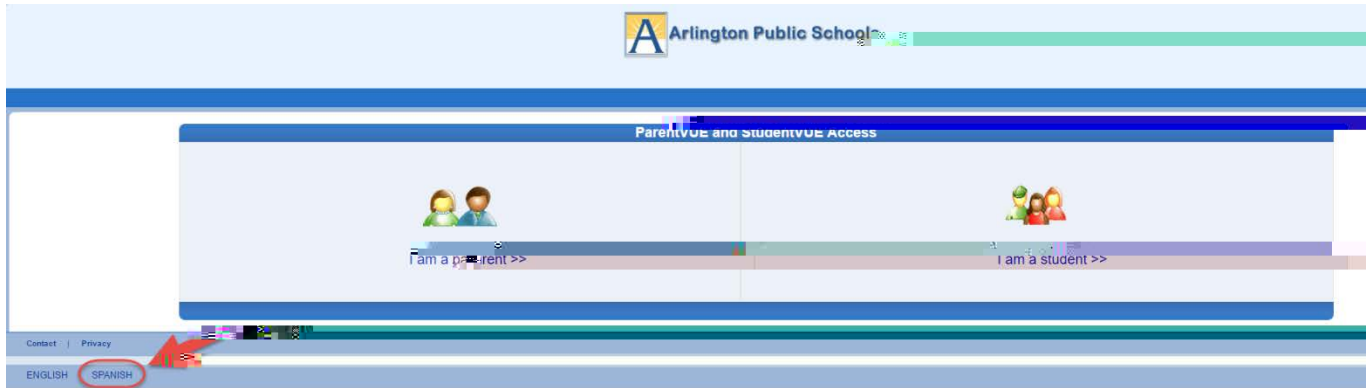

## Password Recovery

1. In your web browser go to: [K W W S W 5 / 9 6 9 H G X S R L Q W F R P](https://www.kwsd5.org/hgxsrlqwfrp)

Optional: If you would like to view the ParentVUE screens in Spanish, click on the word Spanish in the lower left corner of the screen.