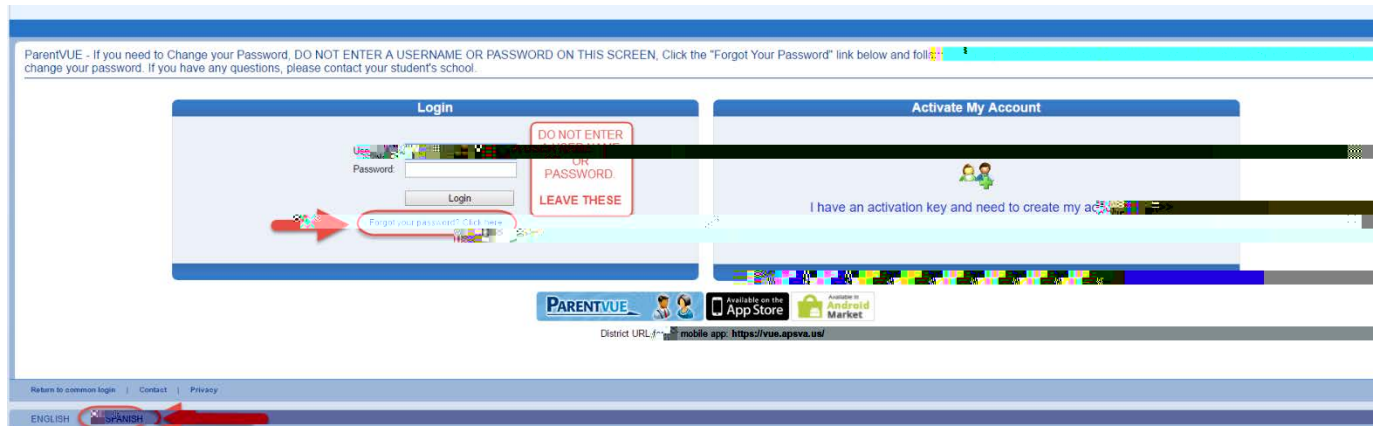

## Password Recovery

1. In your web browser go to: [K W W S W 5 / 9 6 9 H G X S R L Q W F R P](https://www.kwsd5.org/hgxsrlqwfrp)

Optional: If you would like to view the ParentVUE screens in Spanish, click on the word Spanish in the lower left corner of the screen.

2. Click on I am a Parent.

3. Click on Forgot your password? Click here .

Note: (DO NOT ENTER A USERNAME OR PASSWORD ON THIS SCREEN)

Optional: If you would like to view the ParentVUE screens in Spanish, click on the word Spanish on the lower left corner of the screen.